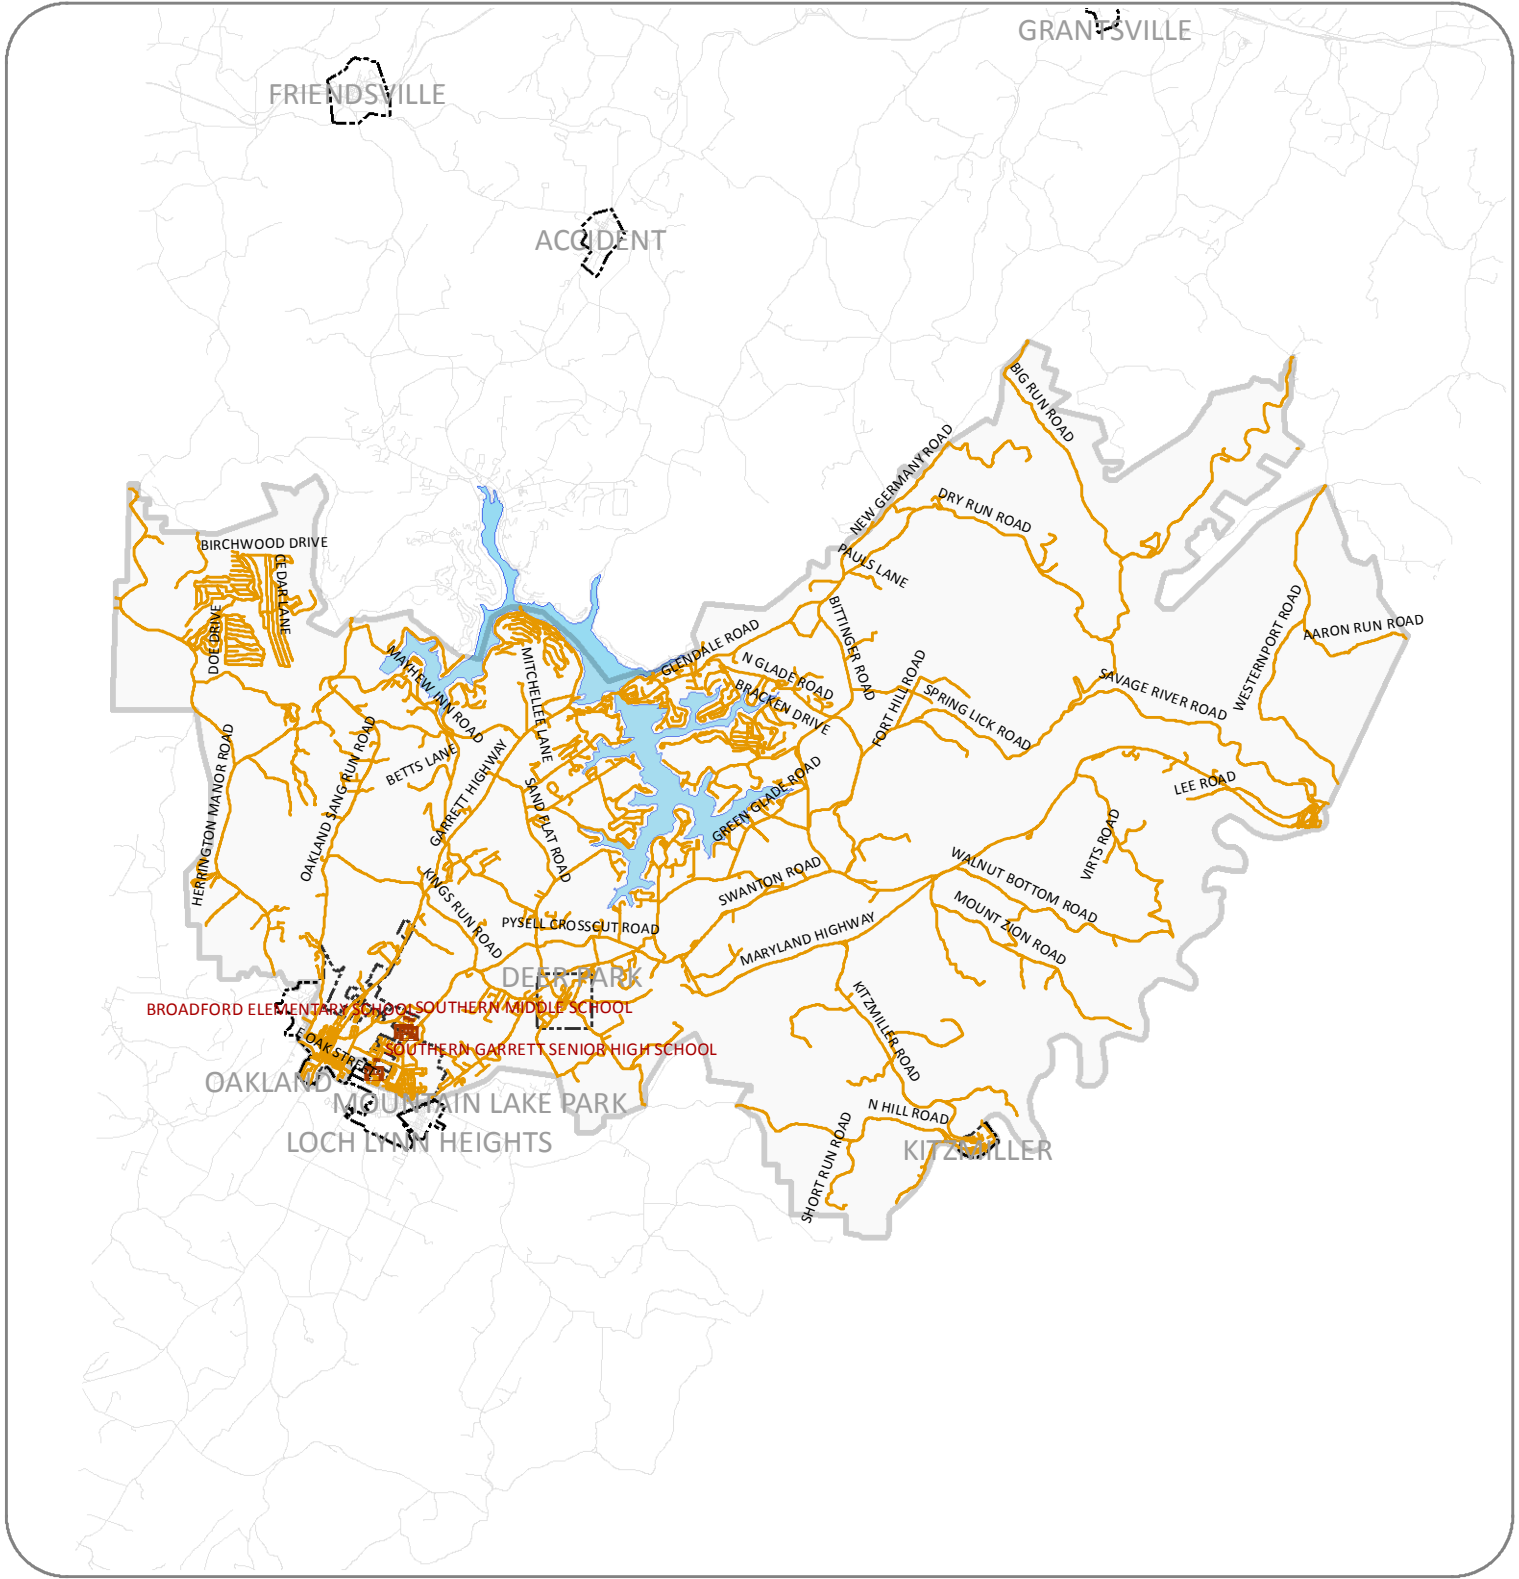

Broadford Elementary School District

Date: Tuesday, August 04, 2015

Map Prepared by the Garrett County
Department of Planning and Land Management
and the Garrett County Board of Education

- Schools
- School District Boundary
- Roads
- Towns

Middle School: Southern
High School: Southern